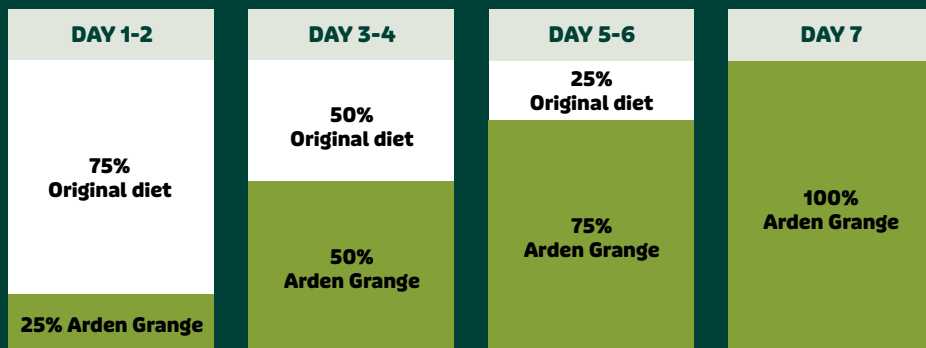

CHANGING TO ARDEN GRANGE

For a successful diet change, we recommend following the feeding pattern below. The daily feeding volume may be split into two feeds or more (our dry dog and cat food may be fed dry or with warm water added). A longer or shorter introductory period may be undertaken if necessary.